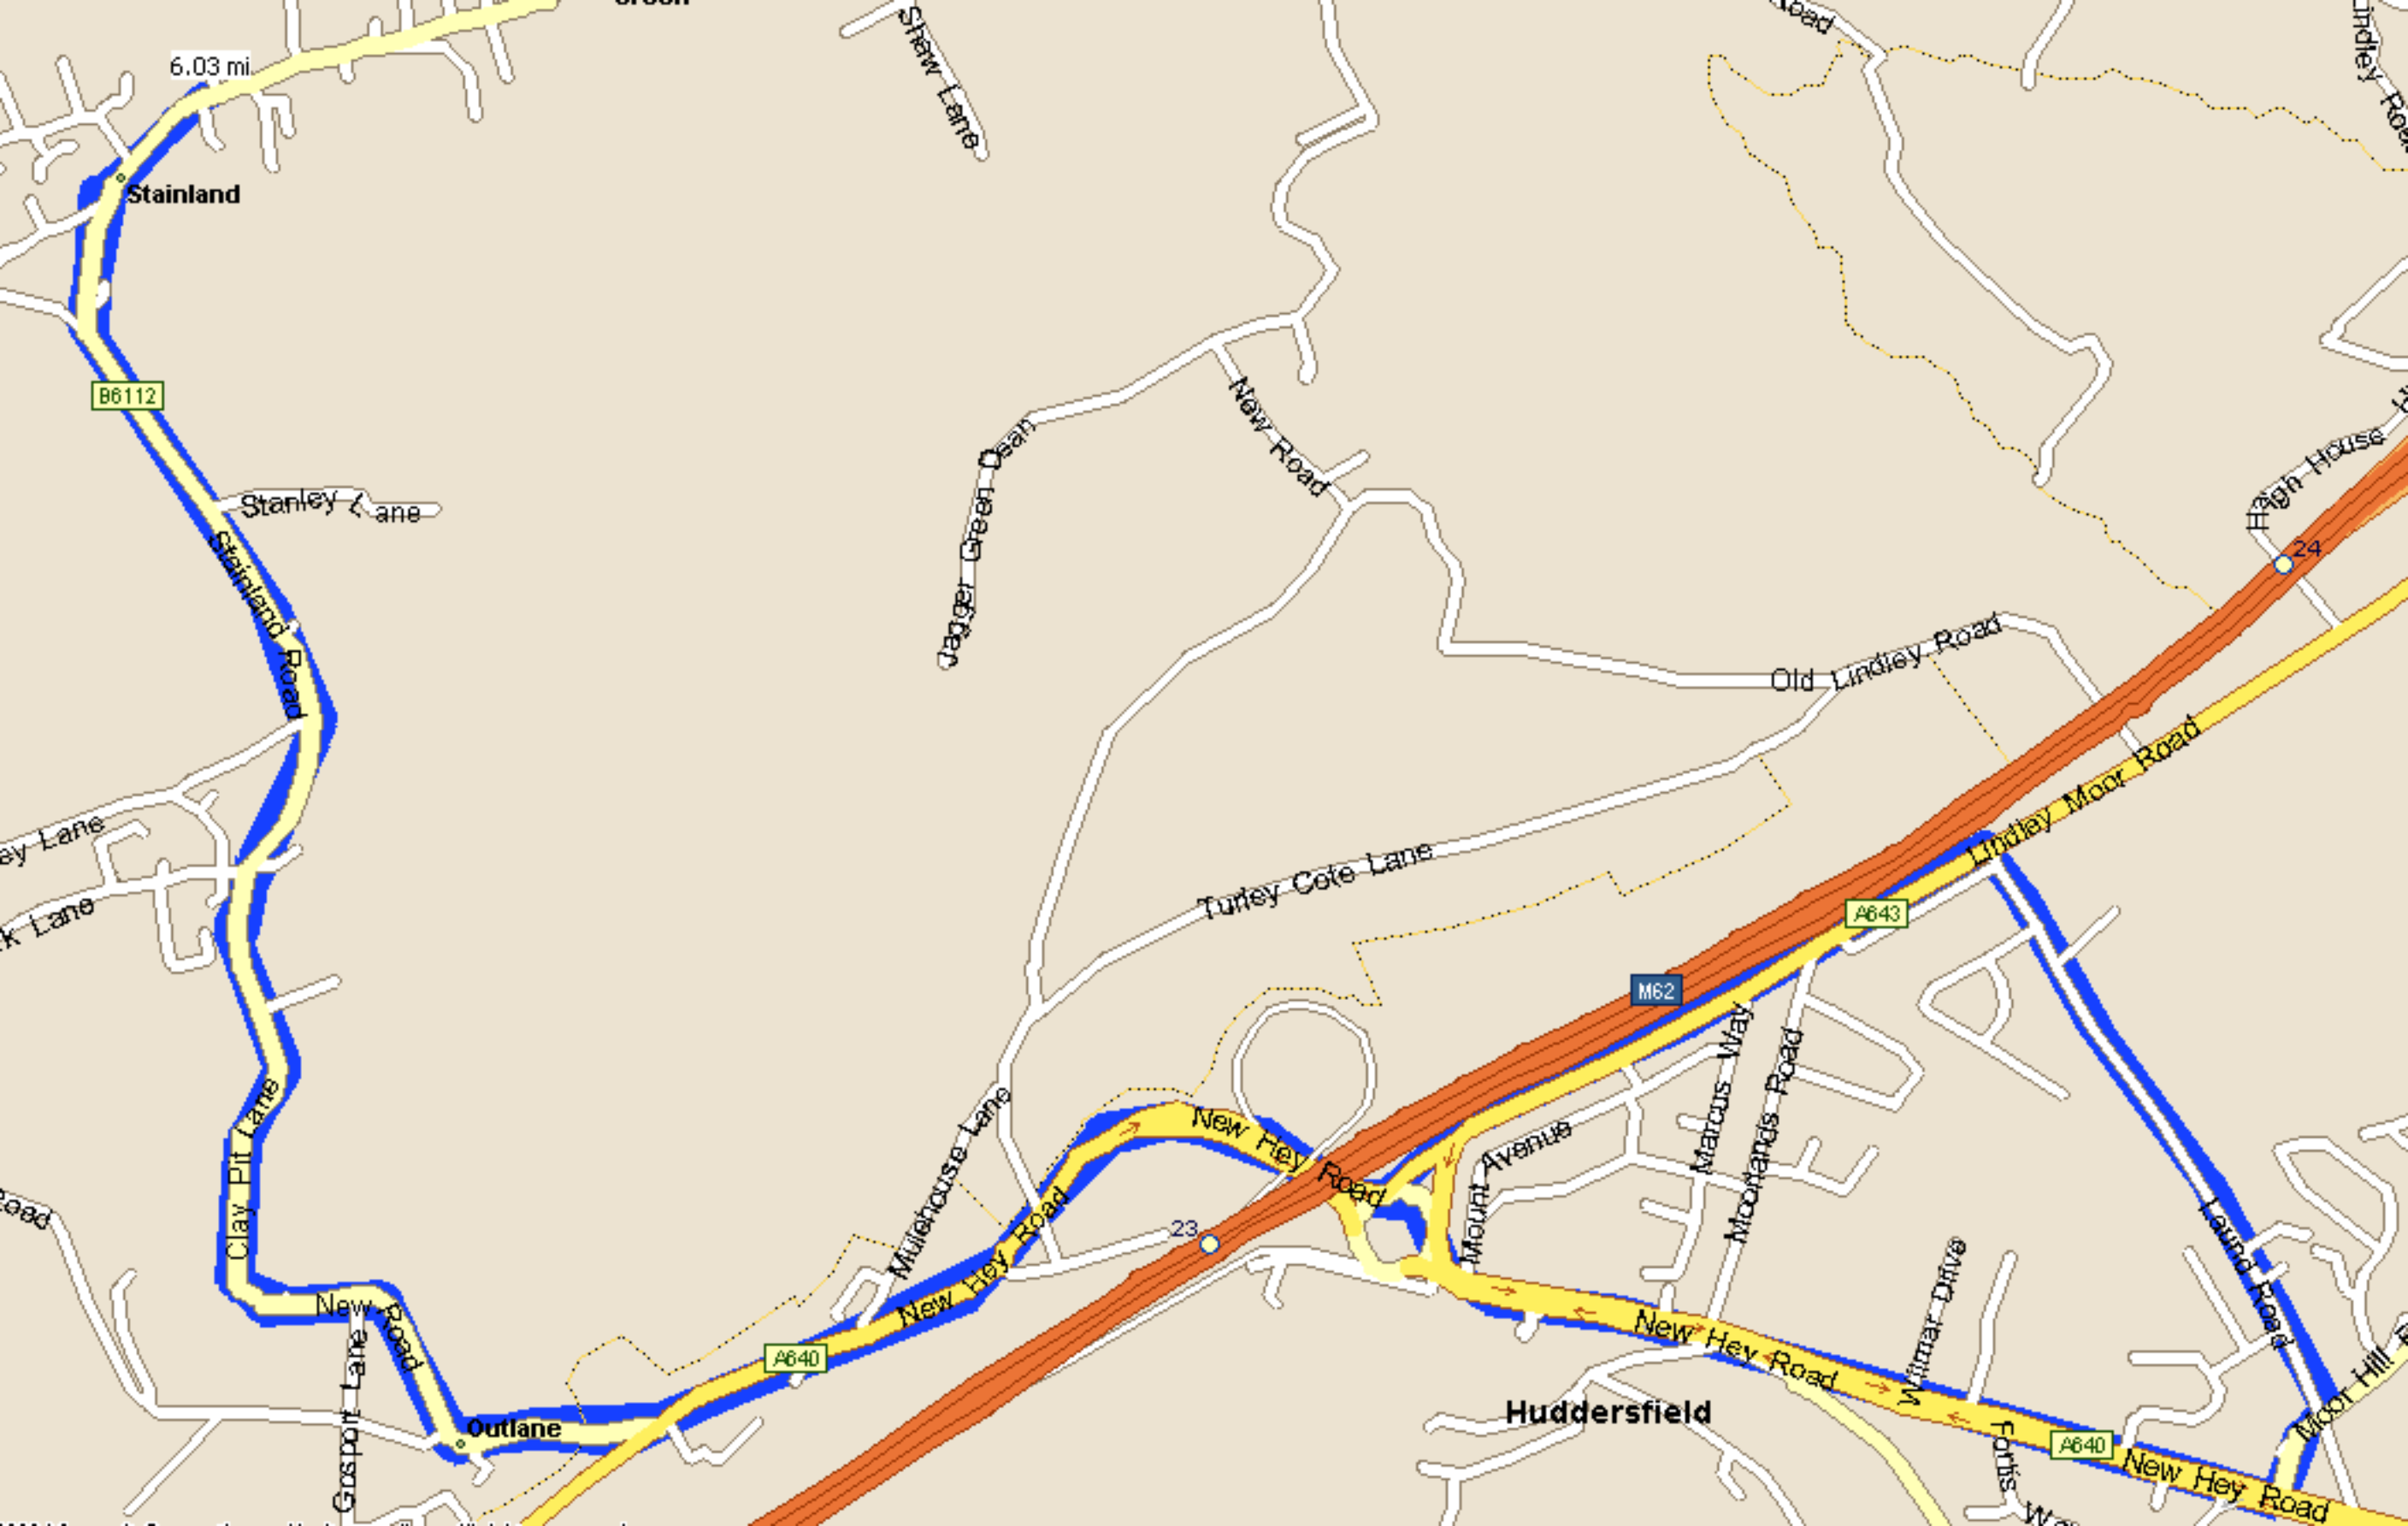

From car park follow Stainland Road up towards Outlane, turn left at the telephone box at the end of New Road onto New Hey Road. Follow New Hey Road up to Outlane roundabout and across towards Salendine Nook. Turn left onto Moor Hill Road and left again onto Laund Road. At the end of Laund Road turn left onto Lindley Moor Road. Follow back to Outlane roundabout and turn right, back down New Hey Road to the telephone box at the end of New Road, retracing the route taken out of Stainland.

6.03 mi

Stainland

B6112

Stanley Lane

Stainland Road

ay Lane
k Lane

Clay Pit Lane

New Road

Outlane

Gasport Lane

A640

Mulhouse Lane

New Hey Road

23

New Hey Road

M62

Leund Road

Moort Hill

Shaw Lane

Jagger Green Drain

New Road

Turley Cote Lane

Old Lindley Road

Lindley Moor Road