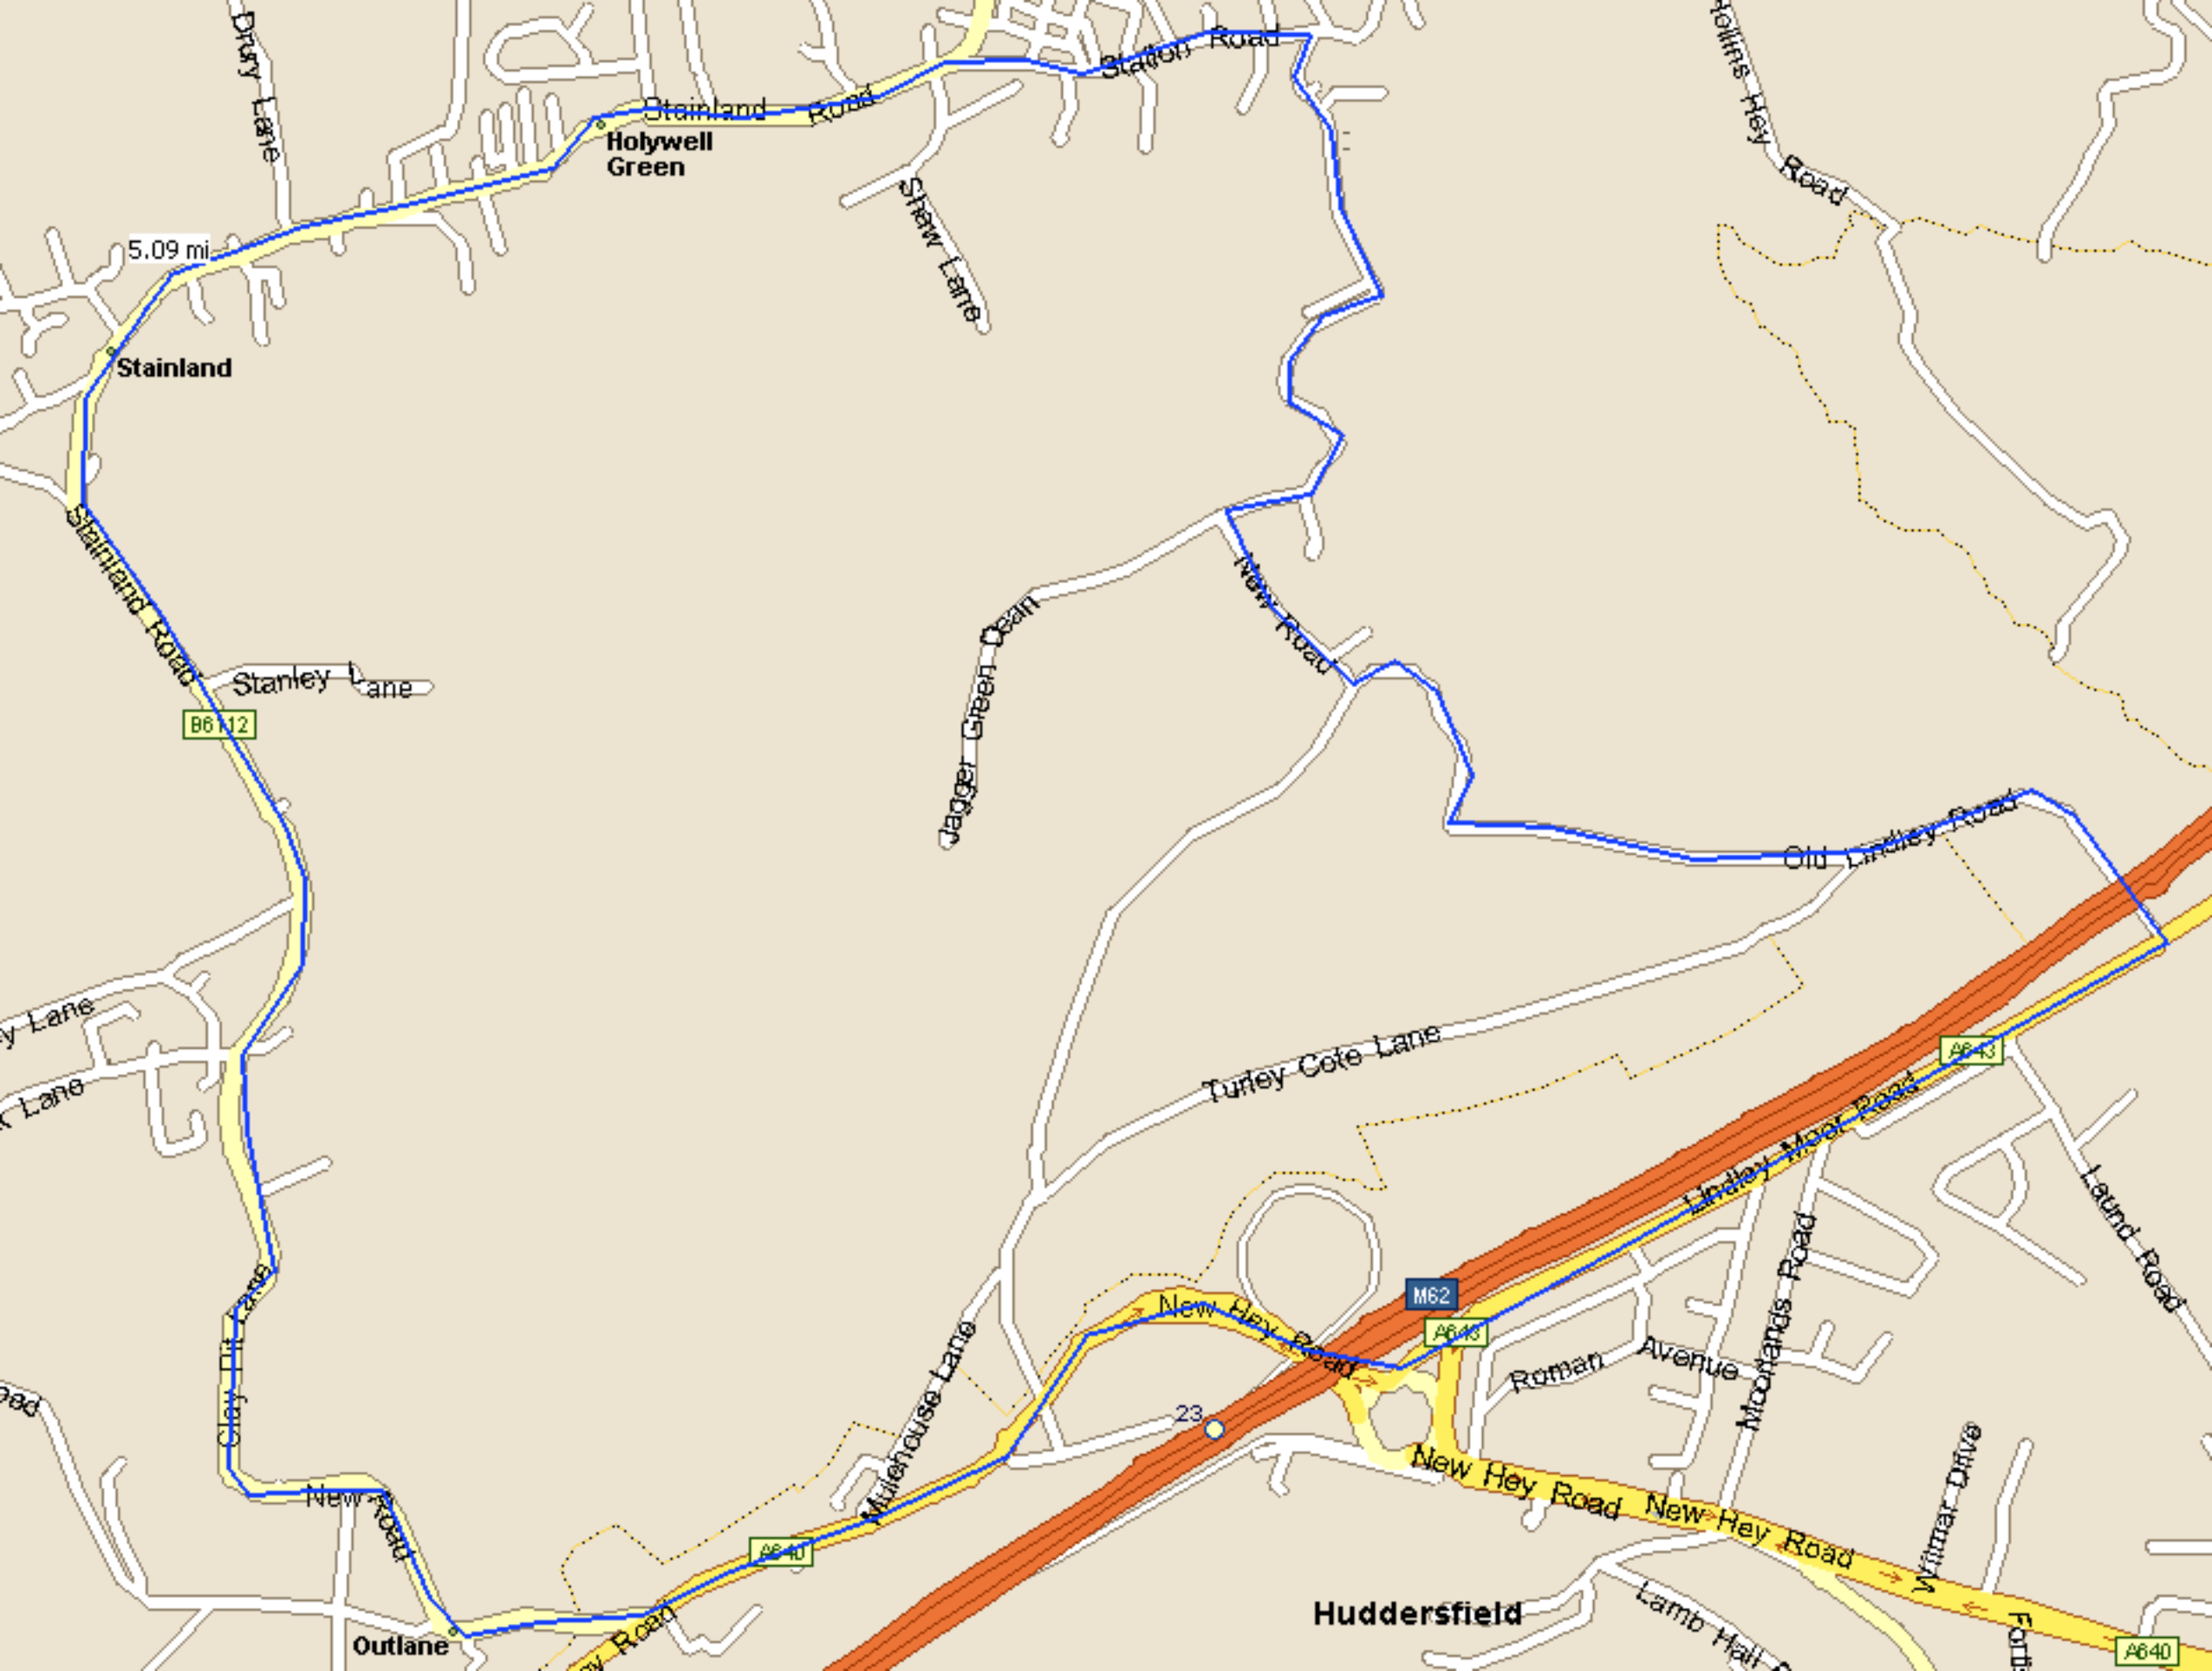

Follow Stainland Road down to Holywell Green, turn right onto Station Road. Turn right before Rock Inn up to Jagger Green. Turn left onto New Road, then right up to the top of Mulehouse Lane. Turn right onto New Hey Road and left again onto Old Lindley Road. Follow Old Lindley Road to the top, over the motorway bridge to Lindley Moor Road. Turn right onto Lindley Moor Road and follow to Outlane roundabout. Right turn onto New Hey Road and right again by telephone box at junction of New Road, follow New Road, Clay Pit Lane and Stainland Road back down to Red Lion.

5.09 mi

Stainland

Holywell Green

Huddersfield

B6112

M62

A640

A643

A640

A640

23