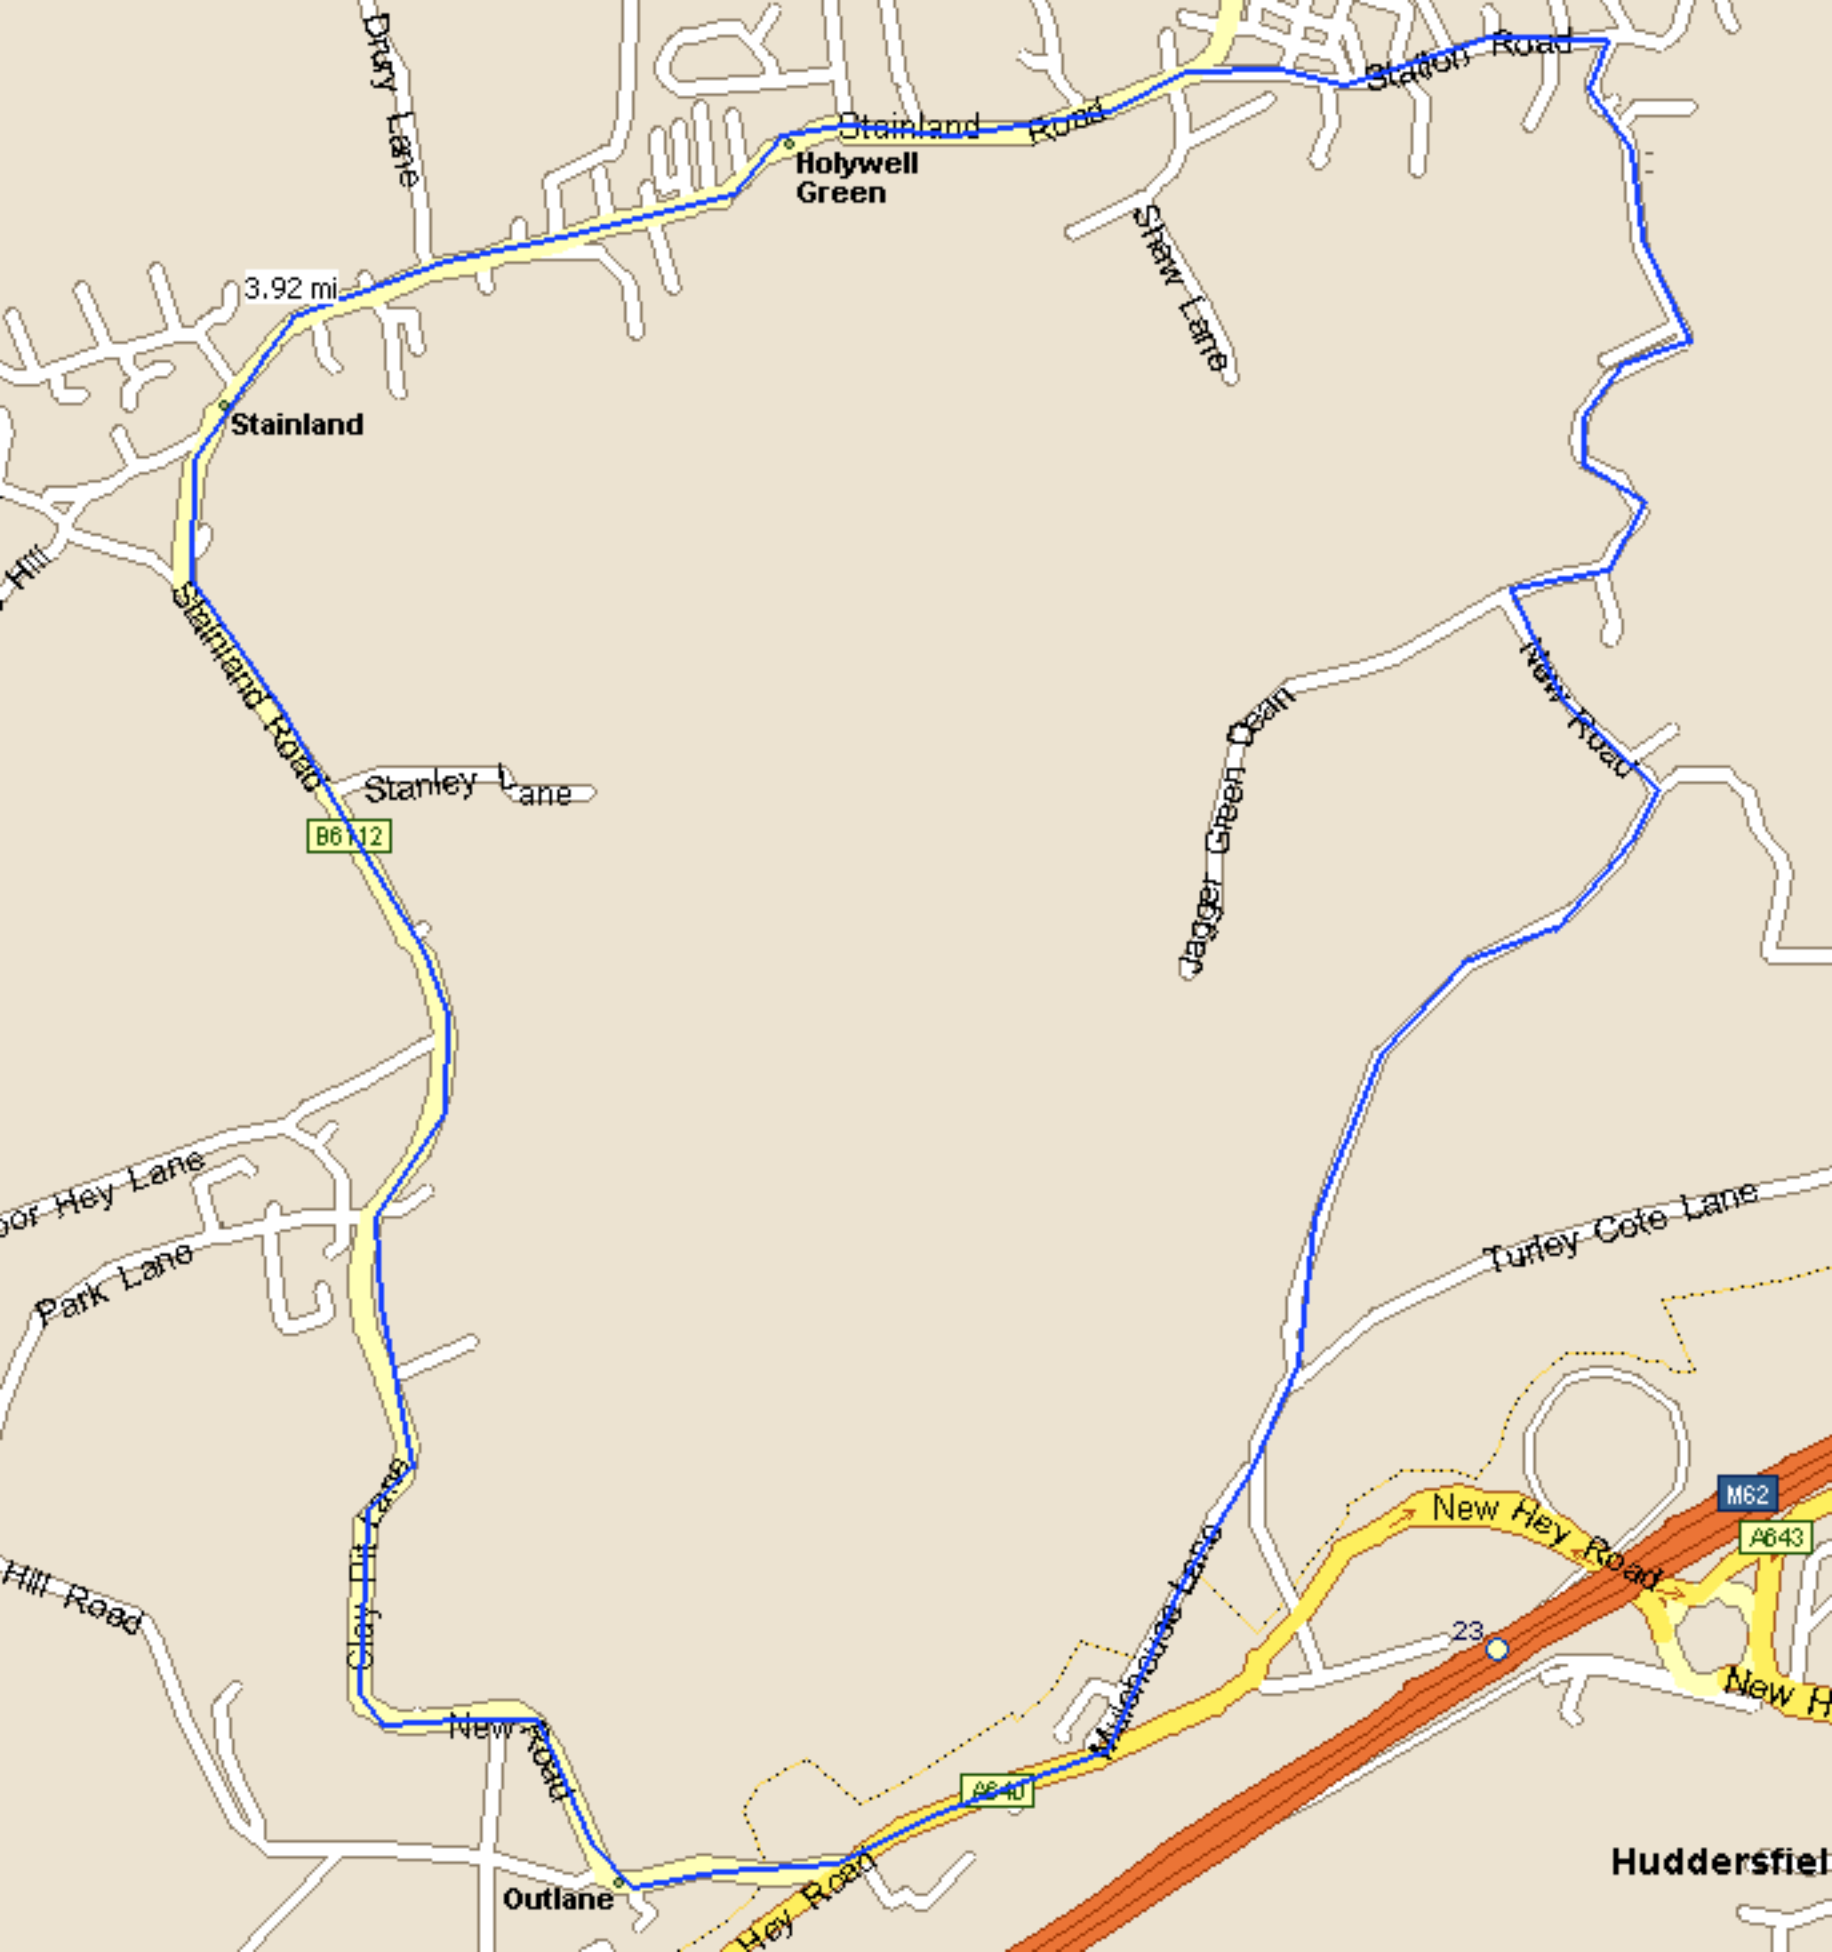

Follow Stainland Road down to Holywell Green, turn right onto Station Road. Turn right before Rock Inn up to Jagger Green. Turn left onto New Road, then right up to the top of Mulehouse Lane. Turn right onto New Hey Road, right again by telephone box at junction of New Road, follow New Road, Clay Pit Lane and Stainland Road back down to Red Lion.

3.92 mi

Stainland

Holywell Green

Stainland Road

Station Road

Shaw Lane

Stanley Lane

B6112

Jagger Green Dean

New Road

Park Lane

Turley Cote Lane

Hill Road

Clay Pit Lane

New Road

Outlane

Hey Road

B640

Mulden Lane

New Hey Road

M62

A643

23

New H